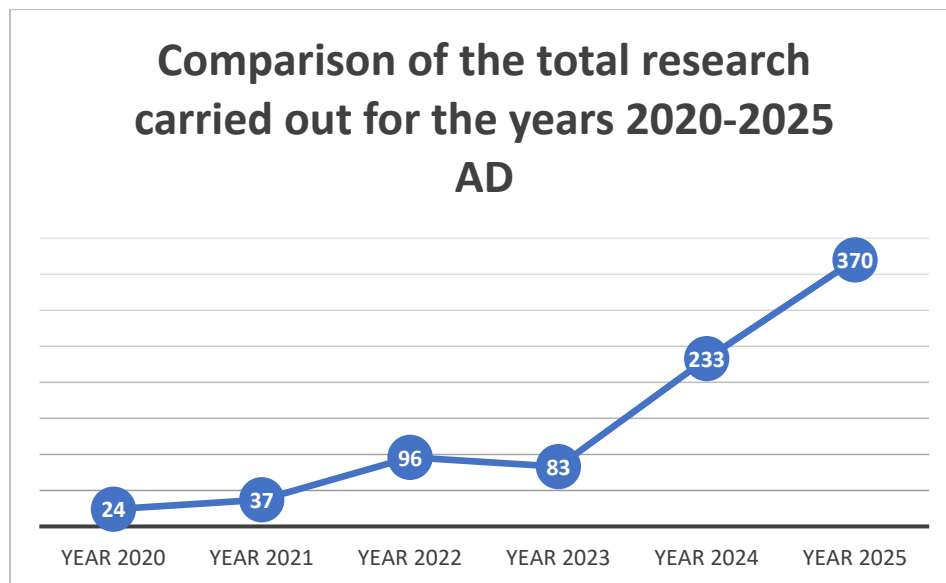

Research Statistics

Mathematics Department 2025 AD

The number of published articles

Department	2020	2021	2022	2023		2024		2025	
	Done	Done	Done	Target	Done	Target	Done	Target	Done
Mathematics	24	37	96	46	83	49	233	52	370

Quartiles of the published articles.

Departments	Year 2025	Indexed *		Quartiles				
	Done	ISI	Scopus	Q1	Q2	Q3	Q4	None
Mathematics	370	349	17	176	130	32	24	8

Research statistics Mathematics Department 2024 AD

Number of the published articles

Department	Year 2020	Year 2021	Year 2022	Year 2023		Year 2024	
	Done	Done	Done	Target	Done	Target	Done
Mathematics	24	37	96	46	83	52	233

1. Quartiles of the published articles.