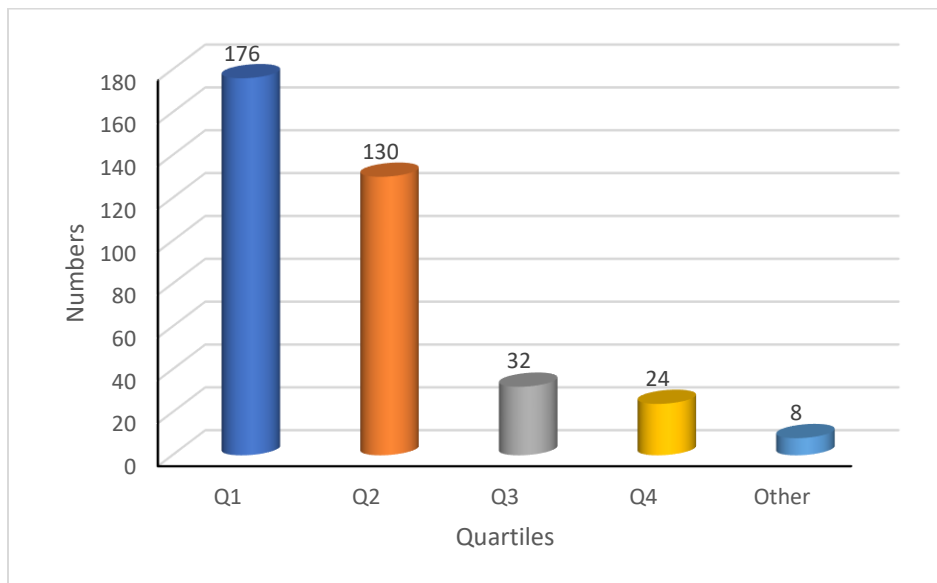

Research Statistics

Mathematics Department 2025 AD

The number of published articles

Department	2020	2021	2022	2023		2024		2025	
	Done	Done	Done	Target	Done	Target	Done	Target	Done
Mathematics	24	37	96	46	83	49	233	52	370

Quartiles of the published articles.

Departments	Year 2025	Indexed *		Quartiles				
	Done	ISI	Scopus	Q1	Q2	Q3	Q4	None
Mathematics	370	349	17	176	130	32	24	8

Research statistics Mathematics Department 2024 AD

Number of the published articles

Department	Year 2020	Year 2021	Year 2022	Year 2023		Year 2024	
	Done	Done	Done	Target	Done	Target	Done
Mathematics	24	37	96	46	83	52	233

1. Quartiles of the published articles.