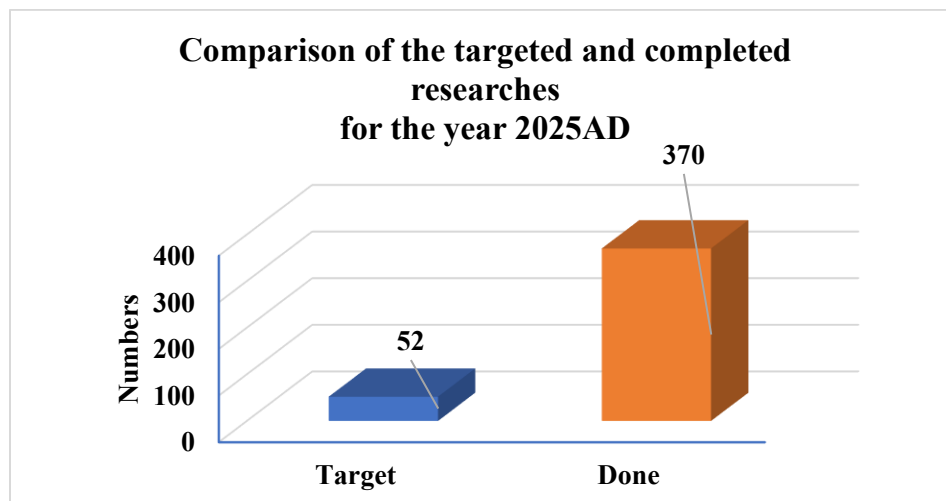

Research Statistics

Mathematics Department 2025 AD

The number of published articles

Department	2020	2021	2022	2023		2024		2025	
	Done	Done	Done	Target	Done	Target	Done	Target	Done
Mathematics	24	37	96	46	83	49	233	52	370

Quartiles of the published articles.

Departments	Year 2025	Indexed *		Quartiles				
	Done	ISI	Scopus	Q1	Q2	Q3	Q4	None
Mathematics	370	349	17	176	130	32	24	8

Research statistics Mathematics Department 2024 AD

Number of the published articles

Department	Year 2020	Year 2021	Year 2022	Year 2023		Year 2024	
	Done	Done	Done	Target	Done	Target	Done
Mathematics	24	37	96	46	83	52	233

1. Quartiles of the published articles.