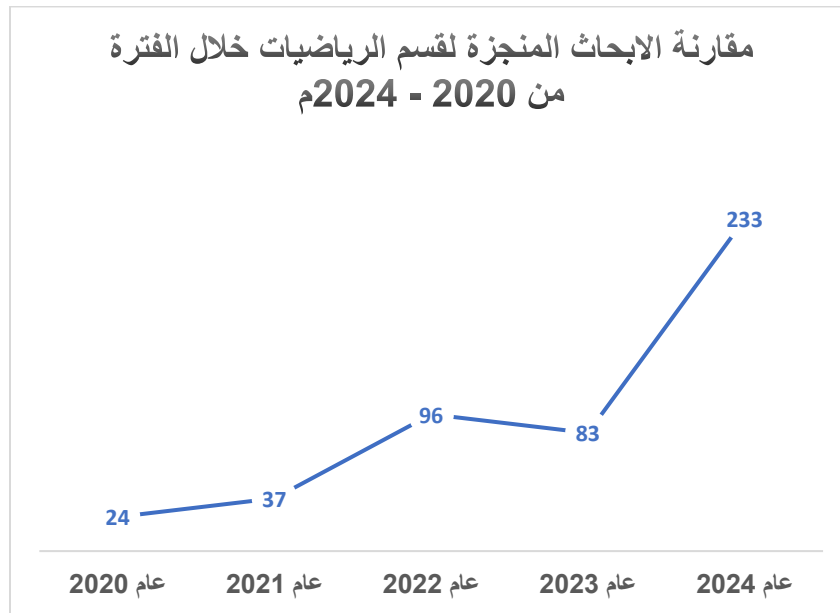

Quartiles of the published articles.

Departments	Year 2025	Indexed *		Quartiles				
	Done	ISI	Scopus	Q1	Q2	Q3	Q4	None
Mathematics	370	349	17	176	130	32	24	8

Research statistics Mathematics Department 2024 AD

Number of the published articles

Department	Year 2020	Year 2021	Year 2022	Year 2023		Year 2024	
	Done	Done	Done	Target	Done	Target	Done
Mathematics	24	37	96	46	83	52	233

1. Quartiles of the published articles.