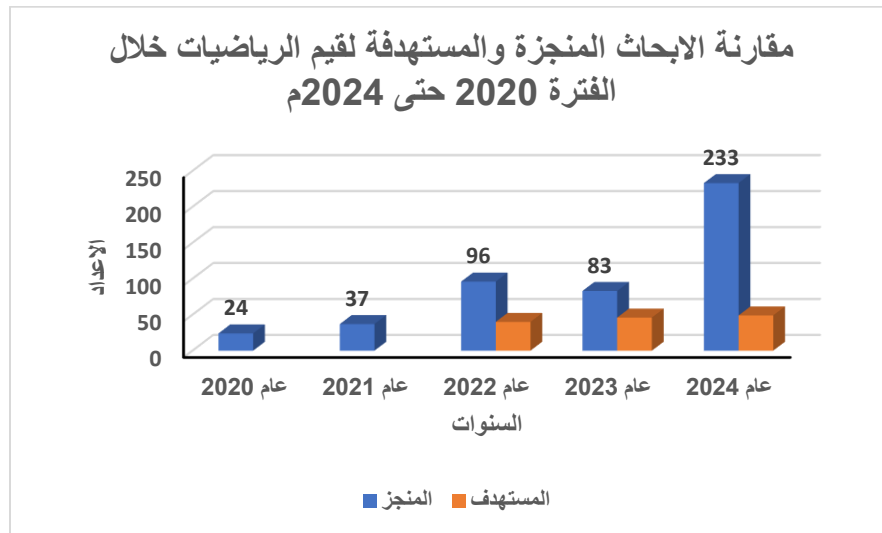

Quartiles of the published articles.

Departments	Year 2025	Indexed *		Quartiles				
	Done	ISI	Scopus	Q1	Q2	Q3	Q4	None
Mathematics	370	349	17	176	130	32	24	8

Research statistics Mathematics Department 2024 AD

Number of the published articles

Department	Year 2020	Year 2021	Year 2022	Year 2023		Year 2024	
	Done	Done	Done	Target	Done	Target	Done
Mathematics	24	37	96	46	83	52	233

1. Quartiles of the published articles.